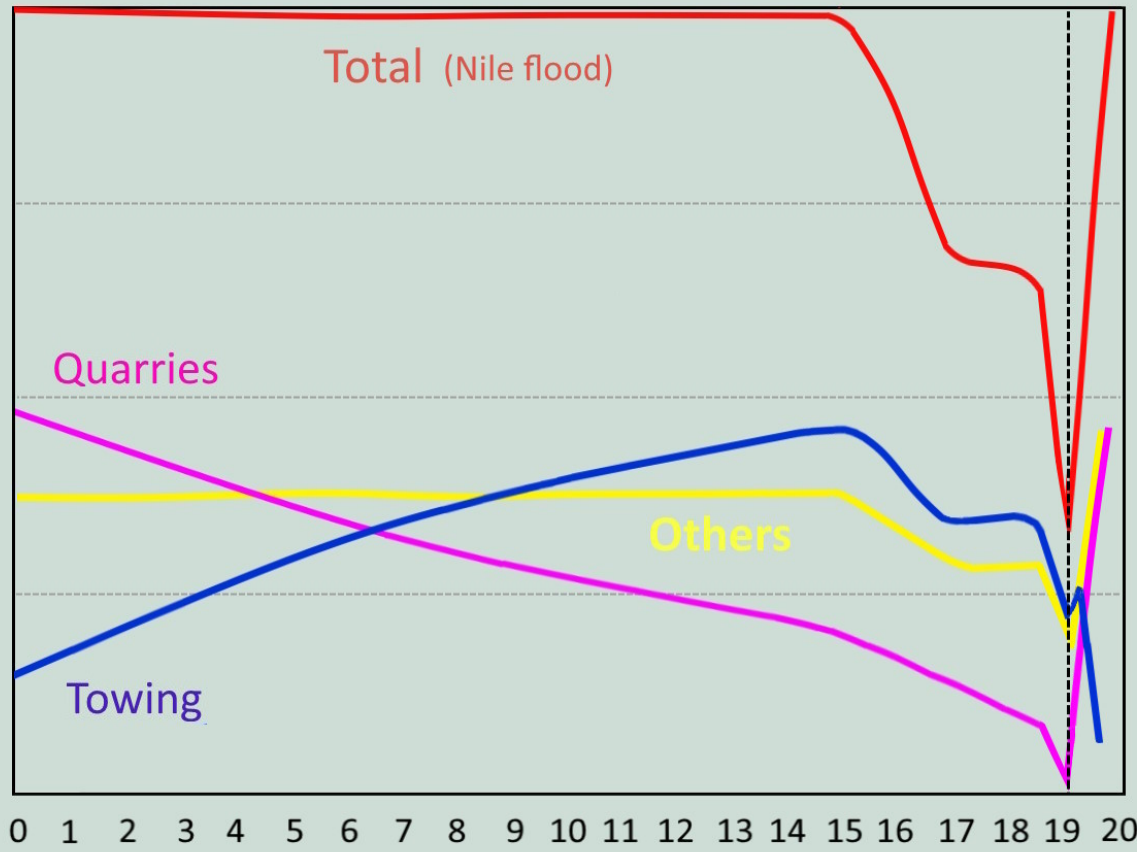

Workers

20,000

15,000

10,000

5,000

0

Total (Nile flood)

Quarries

Towing

Others

Years